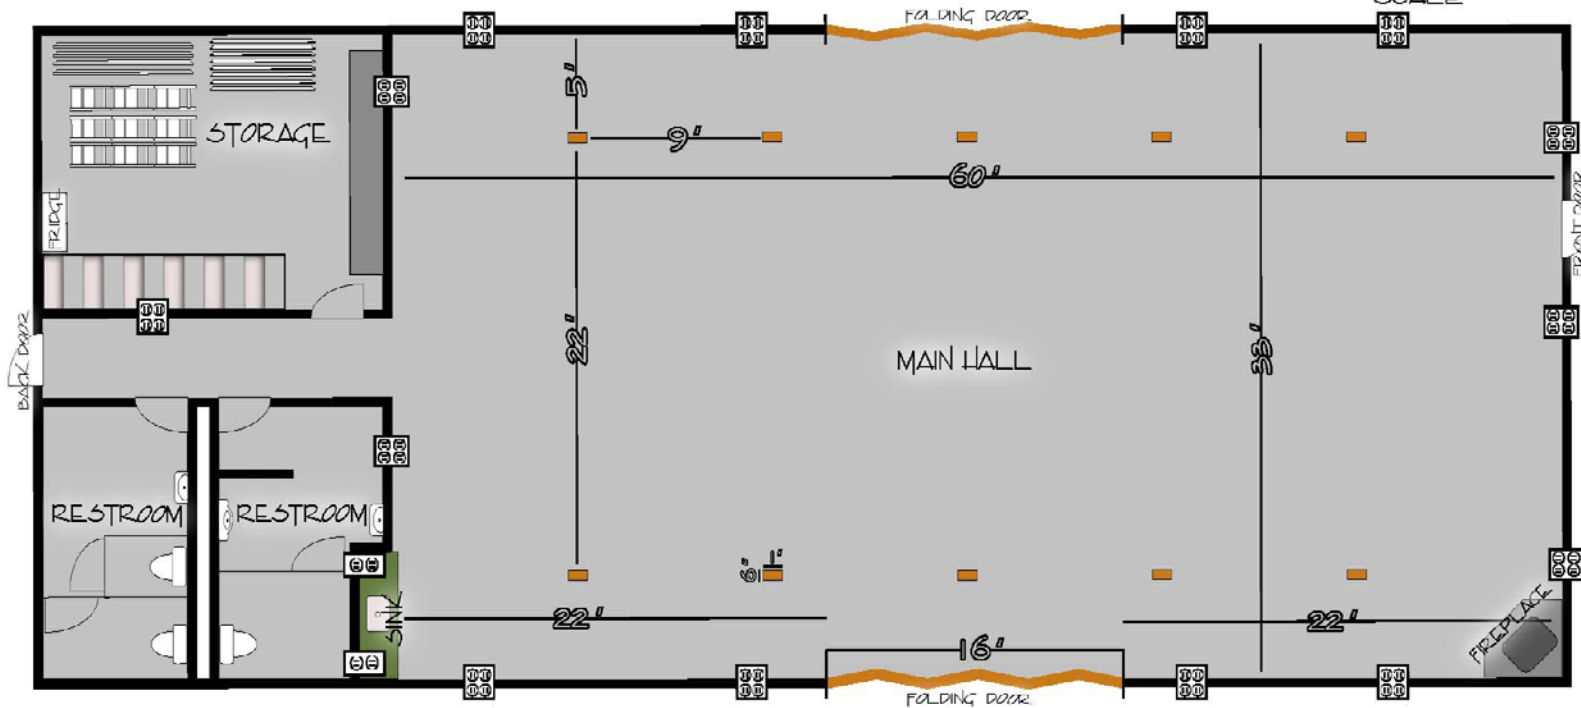

- 120 White folding chairs
- 8-5' Round Lifetime Tables
- 8-6' Rectangle Lifetime Tables (2½' Wide)
- 1-8' Rectangle Lifetime (2½' Wide)
- 3-8' Rectangle Wooden Tables (3' Wide)

Meadowbrook Farm also has 5 beams that are hung at 11' that renters may use to hang decorations.